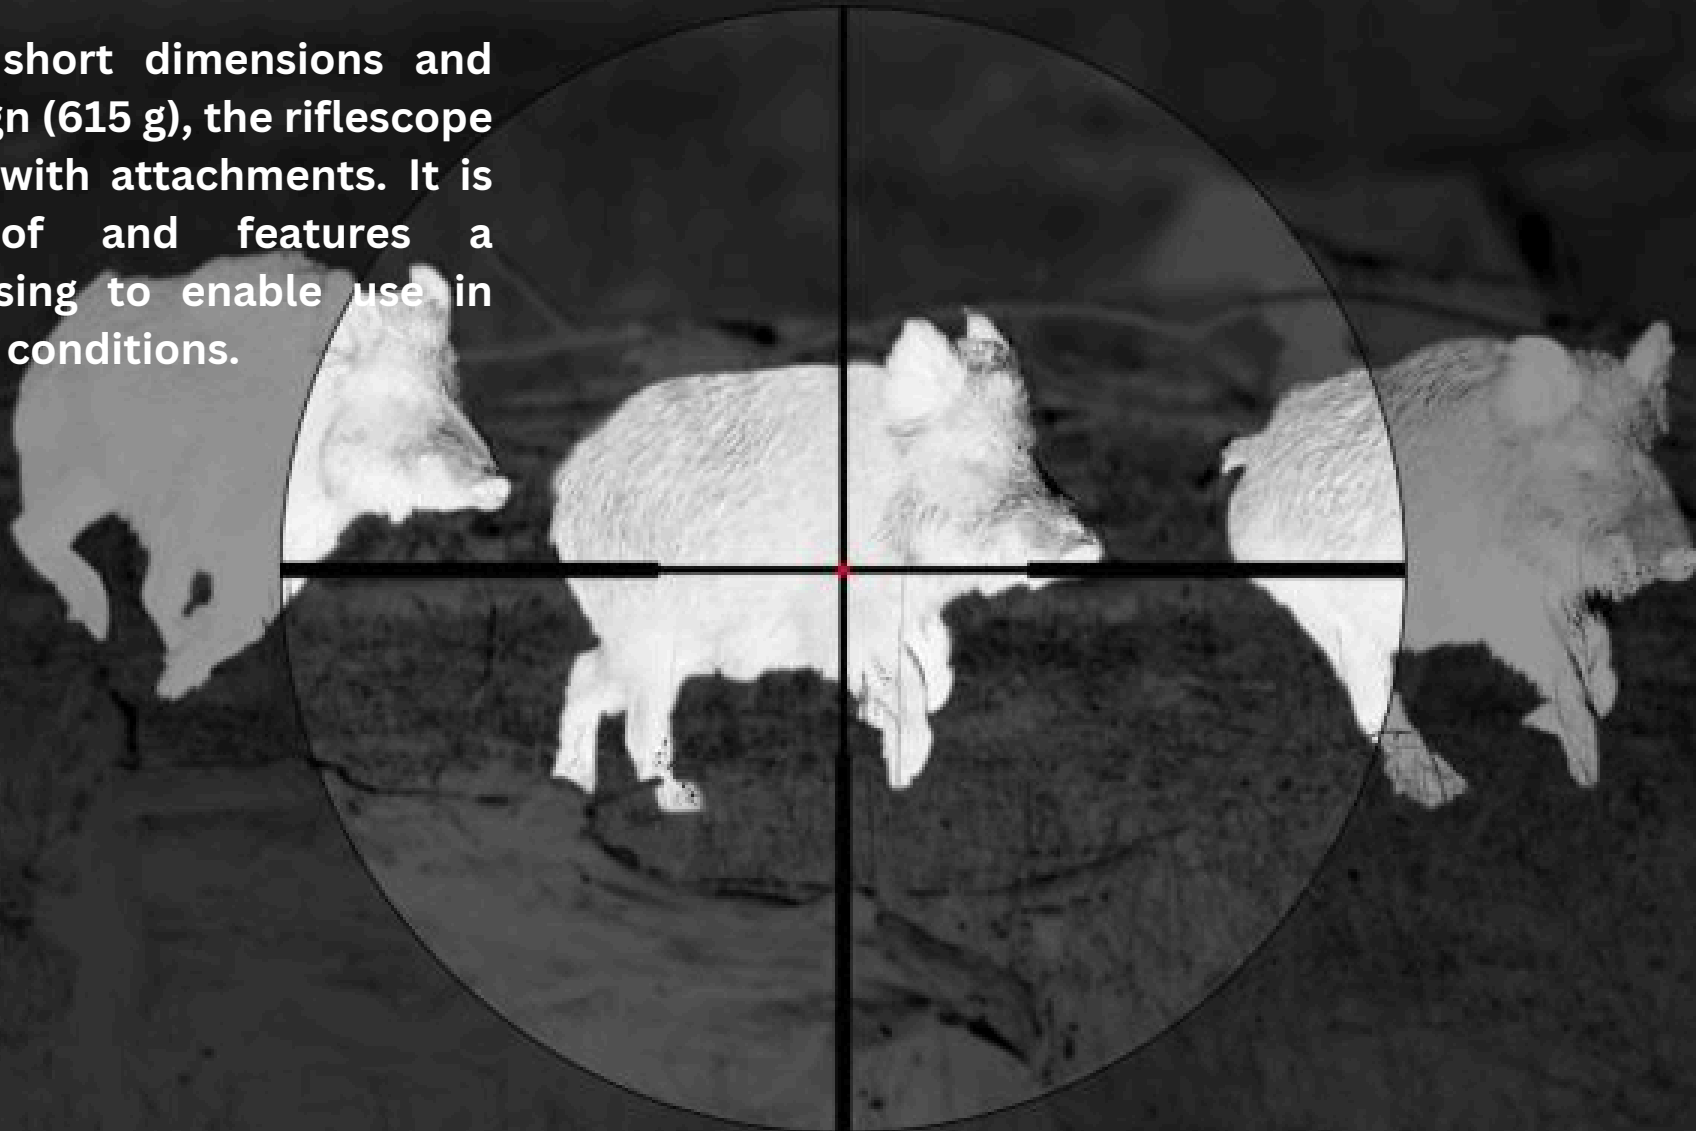

— APEX XP 2.5-16x42,
2.5-15x50, 2.5-15x56

ALP2251642 | ALP2251643 | ALP2251550
ALP2251551 | ALP2251556

— Second Focal Plane

— Side Parallax Adjustment

30^{MM}

— Tube Diameter

— Shootproof
Up to 1000G

ALPEN OPTICS Apex XP 2.5-15x56 A4 riflescope with Smart Dot technology

— SHORT & CRISP

- Premium rifle scope with German #4 illuminated reticle for day and twilight hunts
- Short dimensions and lightweight design (615 g), ideal for use with attachments
- Zoom with FluoDigits technology (fluorescent zoom digits)
- Innovative, premium coating for crystal-clear, razor-sharp images
- Innovative SmartDot technology saves energy and time
- Reticle in the second focal plane
- Reticle adjustment with MRAD
- Waterproof and recoil-proof

— LIGHTWEIGHT AND DURABLE DESIGN

Thanks to the short dimensions and lightweight design (615 g), the riflescope is ideal for use with attachments. It is also recoil-proof and features a waterproof housing to enable use in adverse weather conditions.

— ZOOM WITH FLUODIGITS TECHNOLOGY

The zoom ring features a comfortable grooved design and can be moved effortlessly with a small knob. Thanks to the FluoDigits technology, the riflescope is also easy to use in low-light conditions: the fluorescent zoom numbers display the zoom level discreetly during twilight or even in the dark without revealing your location - with a battery life of at least 5 hours. Perfect for use with attachments!