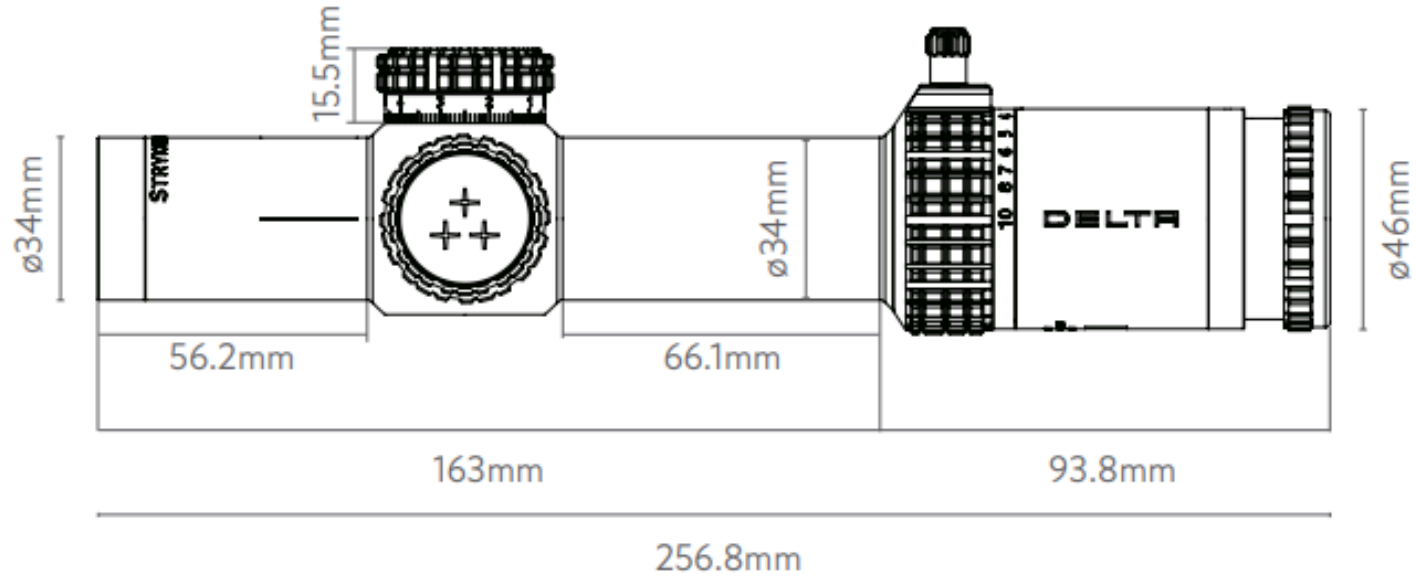

But that's not all – the Delta Stryker also features an 11MRAD Christmas tree. The main markers are placed every 0.5MRAD for precise adjustments, while the Christmas tree pattern, spaced at every 1MRAD, enhances your long-range shooting.

Exposed lockable turrets

Counter Clockwise (CCW)

Wide field of view  
(38.9m/100m on 1x)

Low weight

Parallax adjustment still  
precise at Long Range

Field of View @ 1x

Field of View @ 5x

Field of View @ 10x

# Dimensional Drawing

## Delta Stryker 1-10x28 FFP

<b>Model</b>	<b>1-10×28 FFP - SDOG - 1</b>
Magnification Range	1× – 10×
Objective Diameter	28mm
Field of View @ 100m	38.9m-3.9m
Eye Relief	83-99mm
Diopter Range	2D/+2D
Water Proof (N2)	0.3kg/cm <sup>2</sup>
Reticle Position	1st focal plane
Illumination	Cross + Ring
Counter Clockwise	YES
Per Click	0.1mrad
Per Revolution	10mrad
Elev Adj Range	29mrad
Wind Adj Range	23mrad
Parallax Adjustment	10m – ∞
Tube Diameter	34mm
Length	250mm
Weight	625g