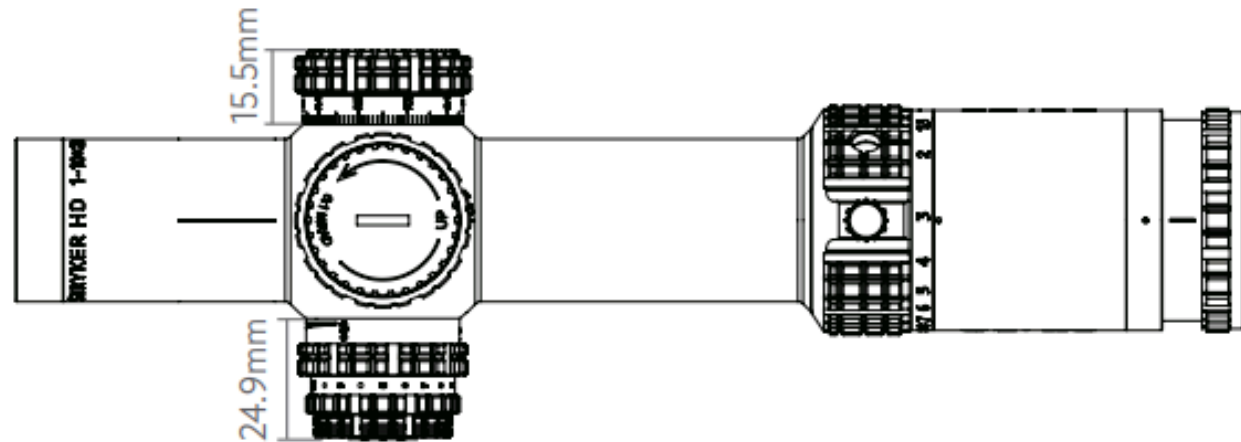

But that's not all – the Delta Stryker also features an 11MRAD Christmas tree. The main markers are placed every 0.5MRAD for precise adjustments, while the Christmas tree pattern, spaced at every 1MRAD, enhances your long-range shooting.

Exposed lockable turrets

Counter Clockwise (CCW)

Wide field of view  
(38.9m/100m on 1x)

Low weight

Parallax adjustment still  
precise at Long Range

Field of View @ 1x

Field of View @ 5x

Field of View @ 10x

# Dimensional Drawing

## Delta Stryker 1-10x28 FFP

<b>Model</b>	<b>1-10×28 FFP - SDOG - 1</b>
Magnification Range	1× – 10×
Objective Diameter	28mm
Field of View @ 100m	38.9m-3.9m
Eye Relief	83-99mm
Diopter Range	2D/+2D
Water Proof (N2)	0.3kg/cm <sup>2</sup>
Reticle Position	1st focal plane
Illumination	Cross + Ring
Counter Clockwise	YES
Per Click	0.1mrad
Per Revolution	10mrad
Elev Adj Range	29mrad
Wind Adj Range	23mrad
Parallax Adjustment	10m – ∞
Tube Diameter	34mm
Length	250mm
Weight	625g