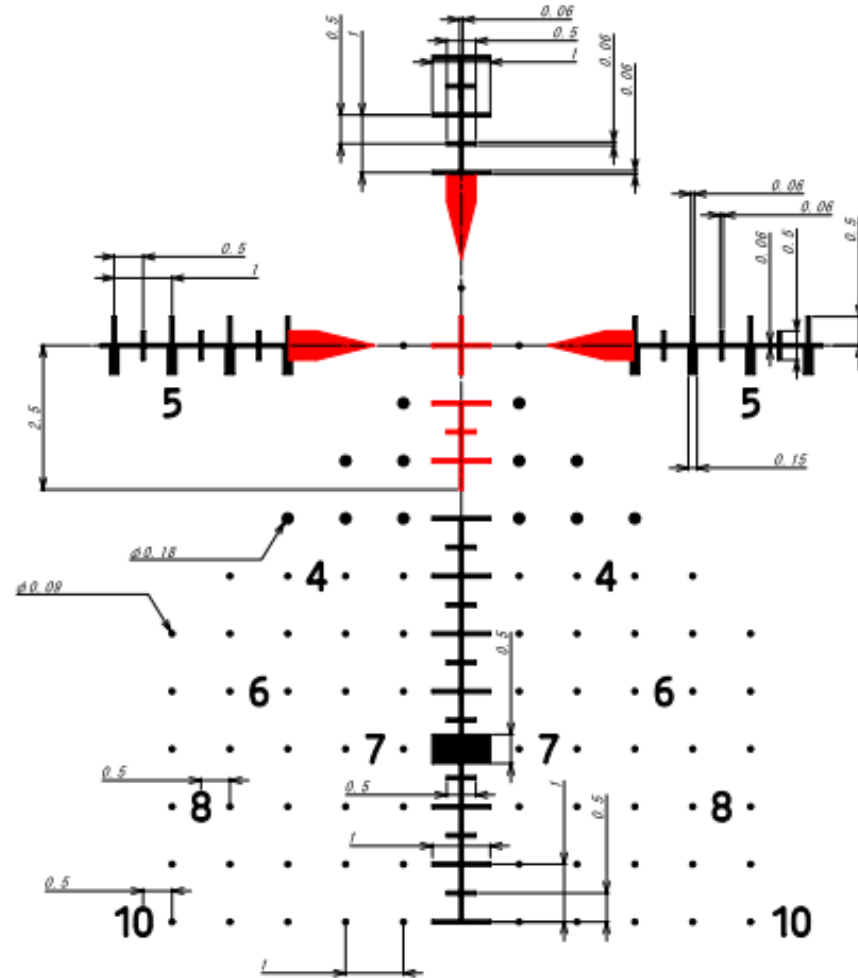

SDOG-1 MRAD

Unique true multirange MRAD reticle. 69MRAD circle enables fast target acquisition at close ranges.

11MRAD Christmas tree with stadiametric rangefinder. Main markers every 0.5MRAD, in Christmas tree every 1MRAD.