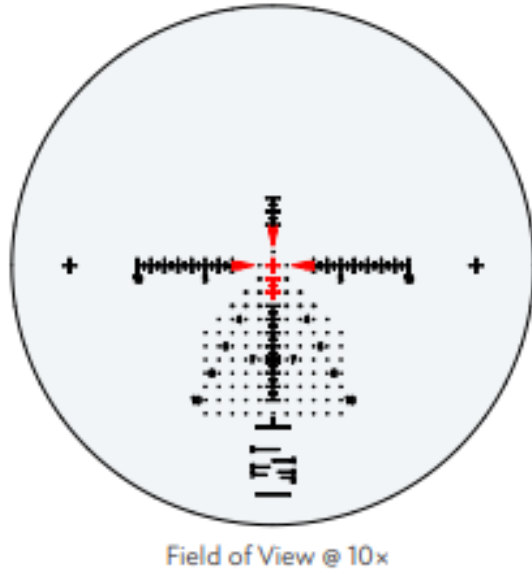

SDOG-1 MRAD

Unique true multirange MRAD reticle. 69MRAD circle enables fast target acquisition at close ranges.

11MRAD Christmas tree with stadiametric rangefinder. Main markers every 0.5MRAD, in Christmas tree every 1MRAD.