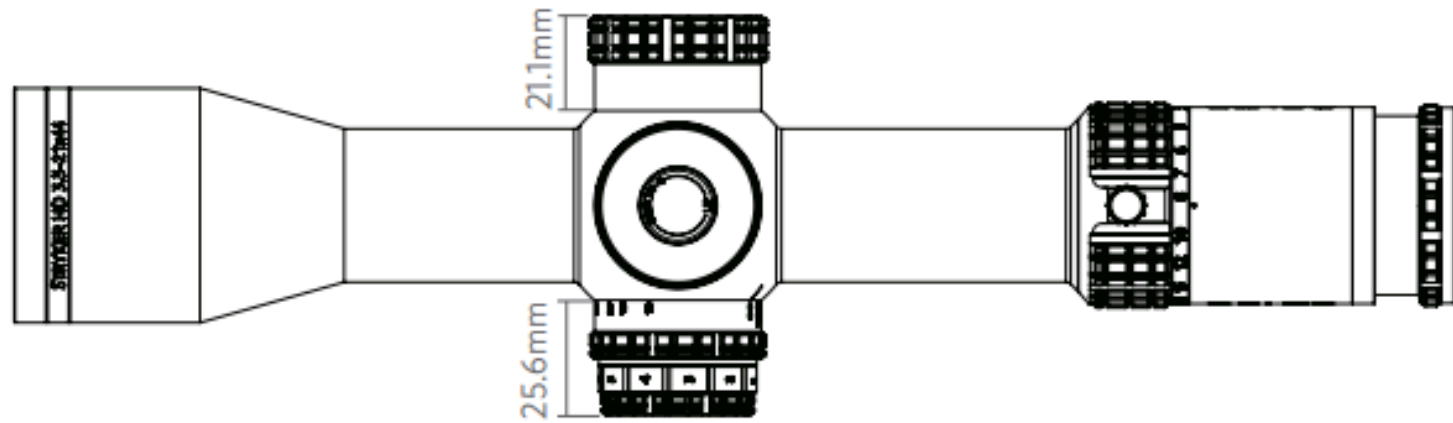

Delta Stryker HD 3.5-21×44 FFP - DLR-1 Rifle Scope

Elevate your shooting skills with the Delta Stryker Rifle Scope. It comes with an advanced MRAD reticle that boosts both accuracy and speed.

The main markers are placed every 0.5MRAD for precise adjustments, while the Christmas tree pattern, spaced at every 1MRAD, enhances your long-range shooting.

DPRC-1
MRAD

Field of View @ 21x

DLR-1
MRAD

Field of View @ 21x

Dimensional Drawing

Specifications

DELTA STRYKER HD 3.5-21×44 FFP

Model	3.5-21×44 FFP - DLR-1
Magnification Range	3.5× – 21×
Objective Diameter	44mm
Field of View @ 100m	11.1m - 1.9m
Eye Relief	71-99mm
Diopter Range	-3D/+3D
Water Proof (N2)	0.3kg/cm ²
Reticle Position	1st focal plane
Illumination	TP Illumination
Counter Clockwise	YES
Per Click	0.1mrad
Per Revolution	10mrad
Elev Adj Range	45mrad
Wind Adj Range	21mrad
Parallax Adjustment	9m – ∞
Tube Diameter	34mm
Length	315mm
Weight	805g