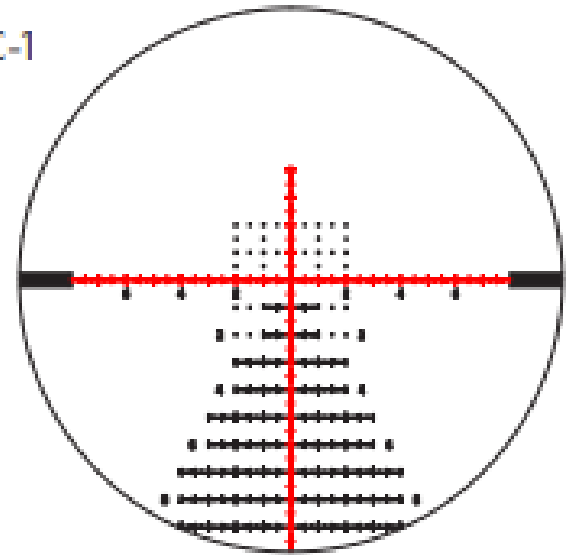

Delta Stryker HD 3.5-21×44 FFP - DLR-1 Rifle Scope

Elevate your shooting skills with the Delta Stryker Rifle Scope. It comes with an advanced MRAD reticle that boosts both accuracy and speed.

The main markers are placed every 0.5MRAD for precise adjustments, while the Christmas tree pattern, spaced at every 1MRAD, enhances your long-range shooting.

DPRC-1
MRAD

Field of View @ 21x

DLR-1
MRAD

Field of View @ 21x

Dimensional Drawing

Specifications

DELTA STRYKER HD 3.5-21×44 FFP

Model	3.5-21×44 FFP - DLR-1
Magnification Range	3.5× – 21×
Objective Diameter	44mm
Field of View @ 100m	11.1m - 1.9m
Eye Relief	71-99mm
Diopter Range	-3D/+3D
Water Proof (N2)	0.3kg/cm ²
Reticle Position	1st focal plane
Illumination	TP Illumination
Counter Clockwise	YES
Per Click	0.1mrad
Per Revolution	10mrad
Elev Adj Range	45mrad
Wind Adj Range	21mrad
Parallax Adjustment	9m – ∞
Tube Diameter	34mm
Length	315mm
Weight	805g