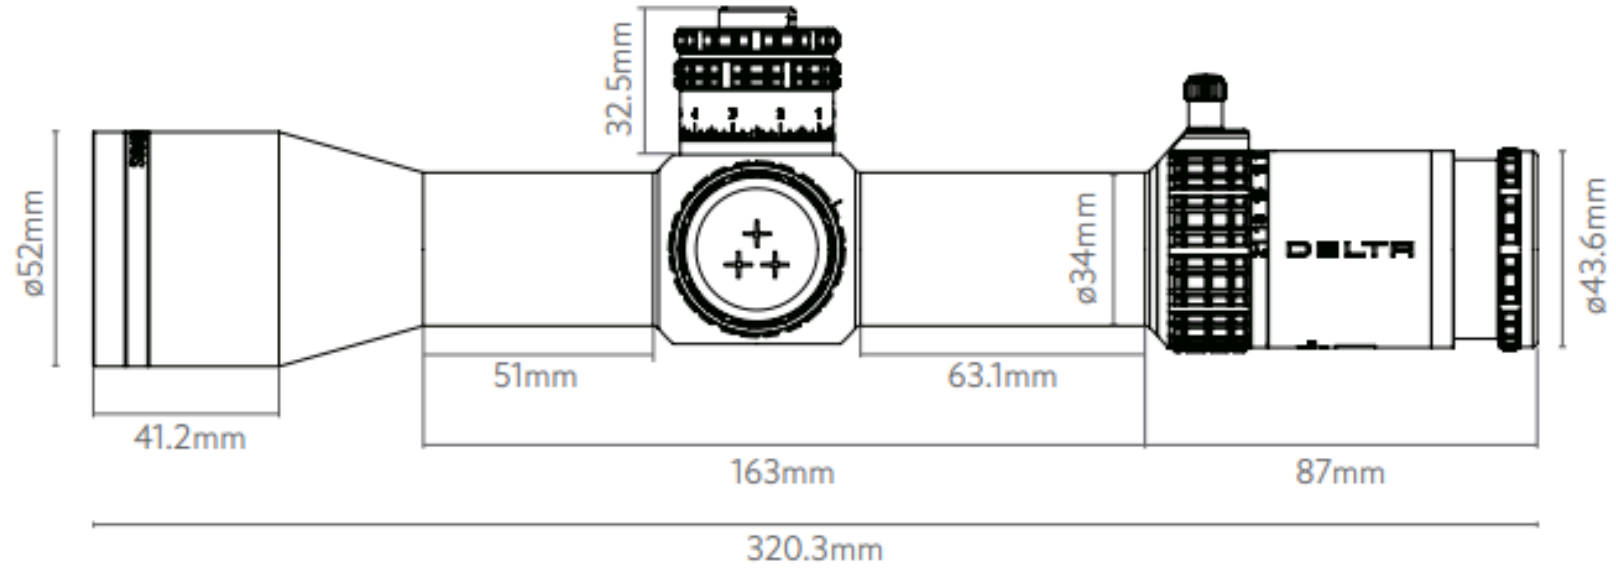

DPRC-1
MRAD

Field of View @ 21x

DLR-1
MRAD

Field of View @ 21x

Dimensional Drawing

Specifications

DELTA STRYKER HD 3.5-21×44 FFP

Model	3.5-21×44 FFP - DLR-1
Magnification Range	3.5× – 21×
Objective Diameter	44mm
Field of View @ 100m	11.1m - 1.9m
Eye Relief	71-99mm
Diopter Range	-3D/+3D
Water Proof (N2)	0.3kg/cm ²
Reticle Position	1st focal plane
Illumination	TP Illumination
Counter Clockwise	YES
Per Click	0.1mrad
Per Revolution	10mrad
Elev Adj Range	45mrad
Wind Adj Range	21mrad
Parallax Adjustment	9m – ∞
Tube Diameter	34mm
Length	315mm
Weight	805g