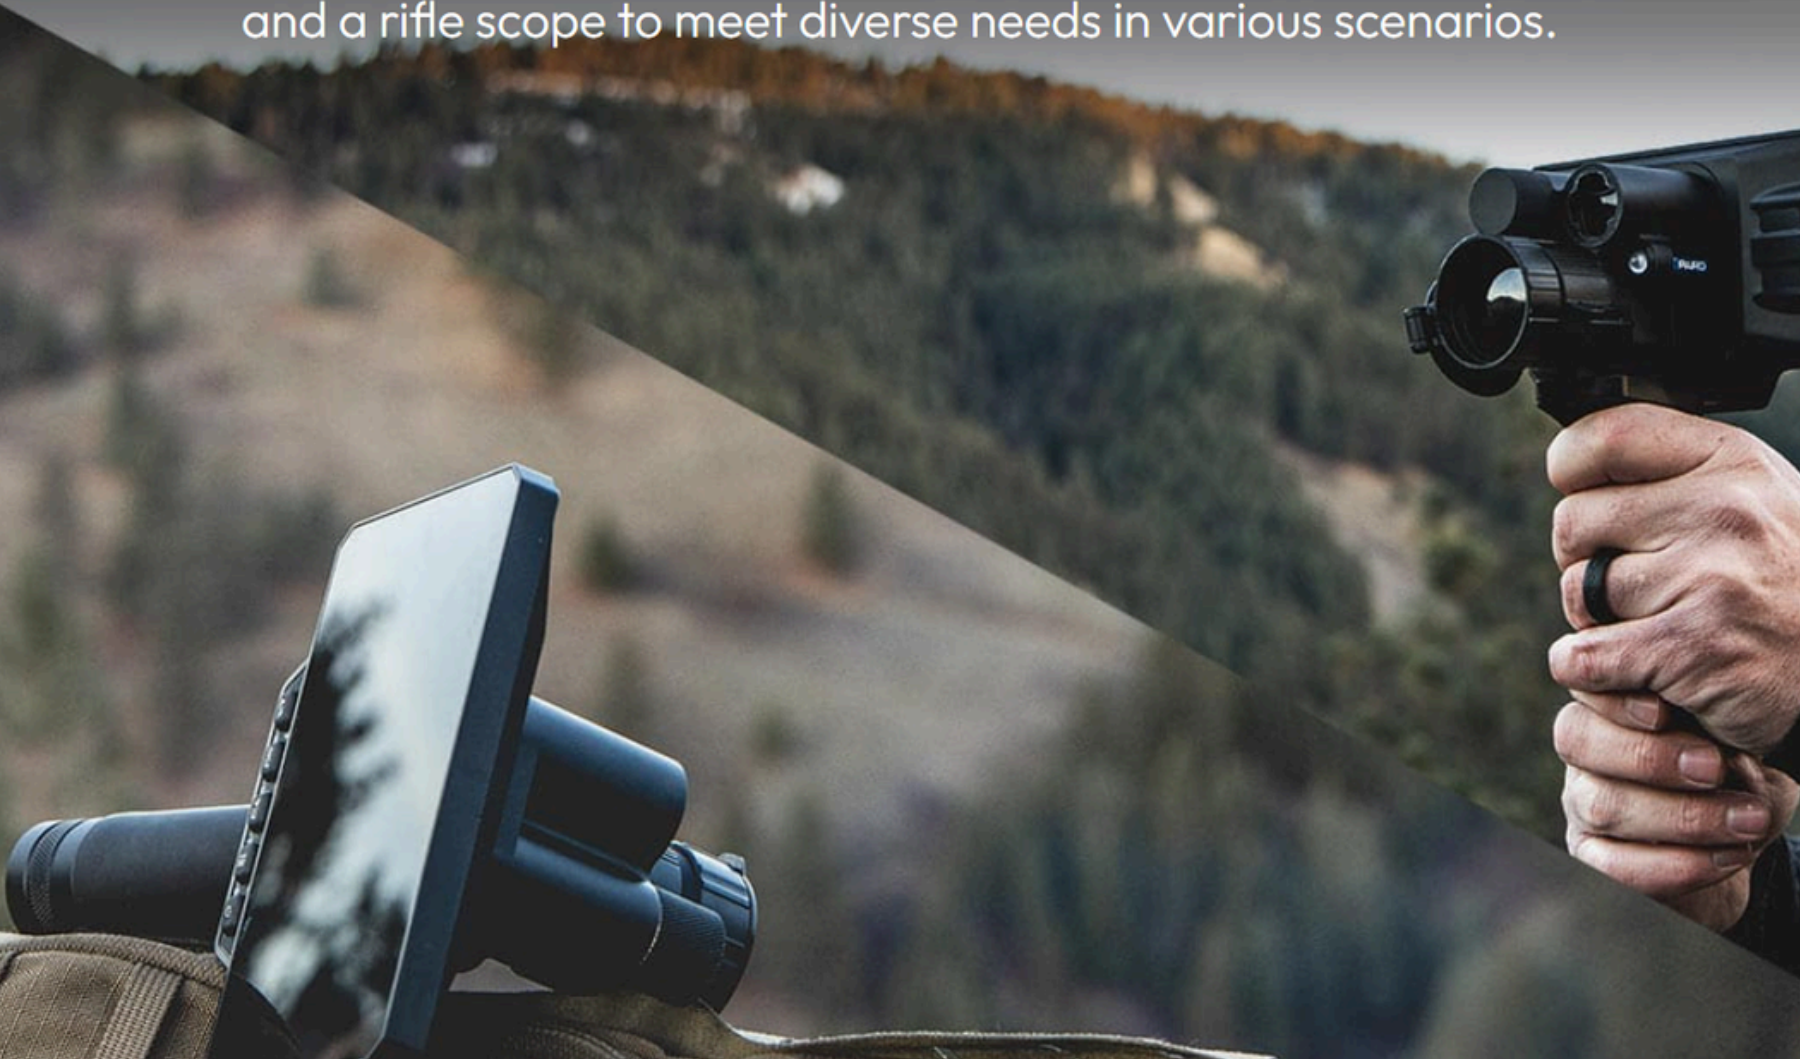

# Versatile Thermal Imaging Device

Effortlessly switch between a handheld search camera and a rifle scope to meet diverse needs in various scenarios.

# 5 Inch Display Perfect for Observing

Sphinx is hailed as the world's first-ever large-screen thermal imaging camera, featuring a 5-inch display. This innovative design not only provides users with an expansive viewing experience but also ensures greater comfort during observation.

# Long Operational Time

With dual batteries and extended operational time, the freedom for prolonged outdoor hunting has been greatly heightened. Users can now engage in their activities without the worry of running out of battery, making this feature particularly advantageous for extended wilderness expeditions.