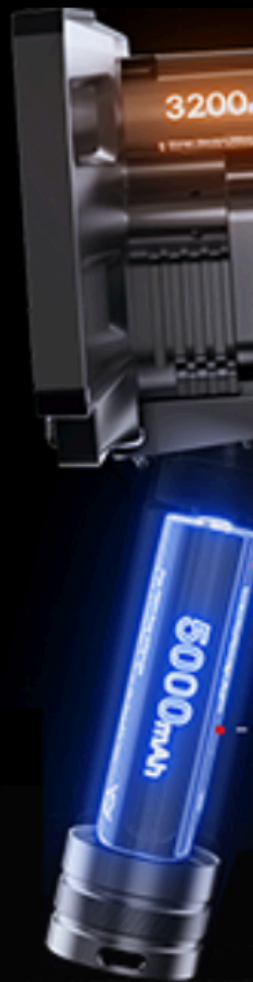

Long Operational Time

With dual batteries and extended operational time, the freedom for prolonged outdoor hunting has been greatly heightened. Users can now engage in their activities without the worry of running out of battery, making this feature particularly advantageous for extended wilderness expeditions.